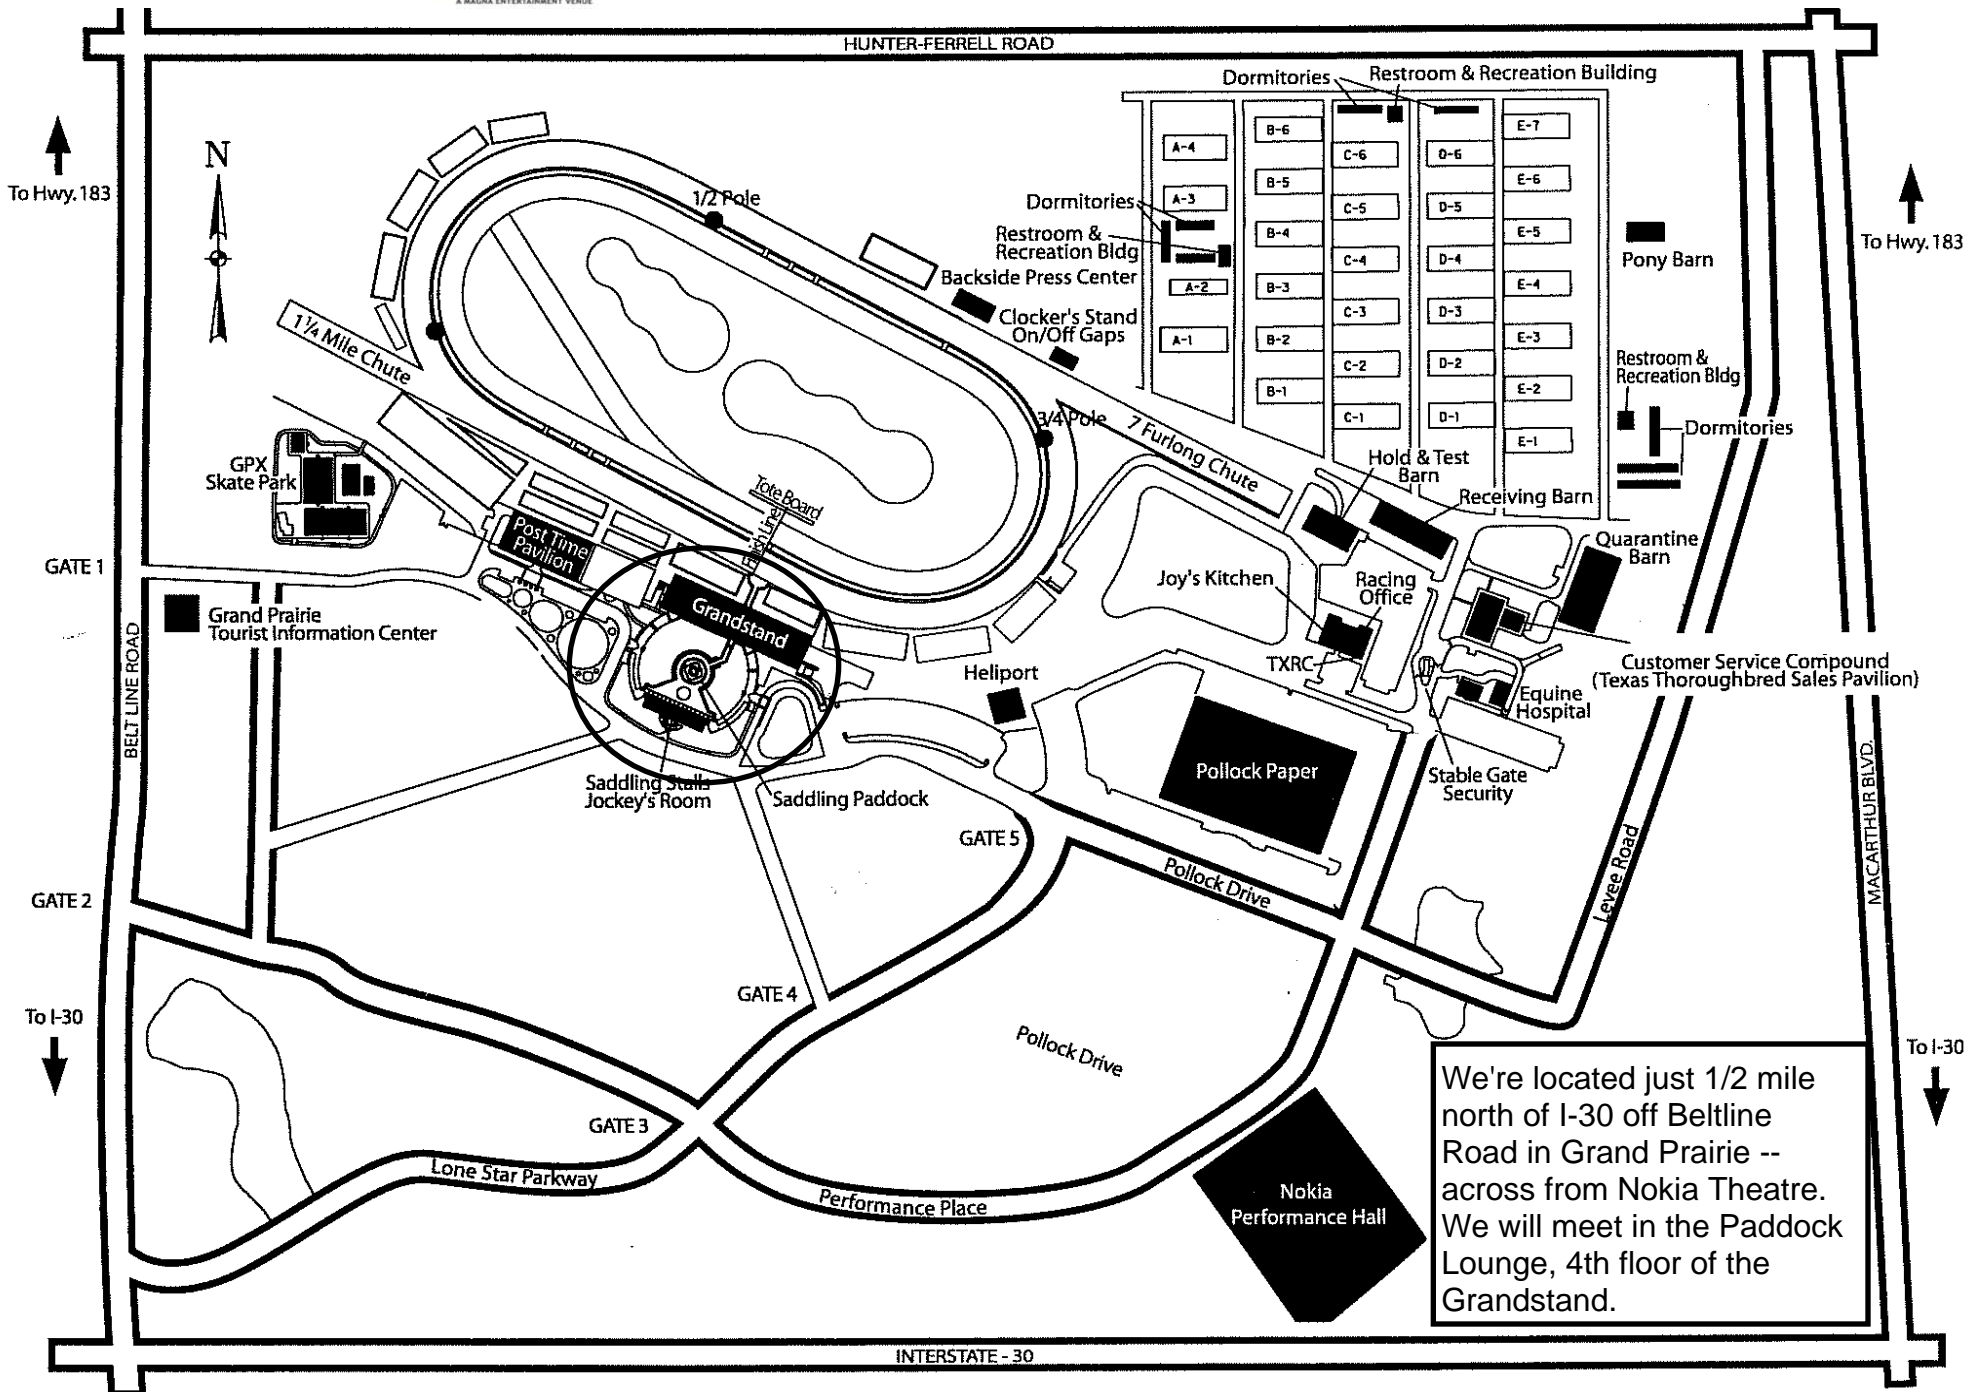

Lone Star Park Facility Map

We're located just 1/2 mile north of I-30 off Beltline Road in Grand Prairie -- across from Nokia Theatre. We will meet in the Paddock Lounge, 4th floor of the Grandstand.